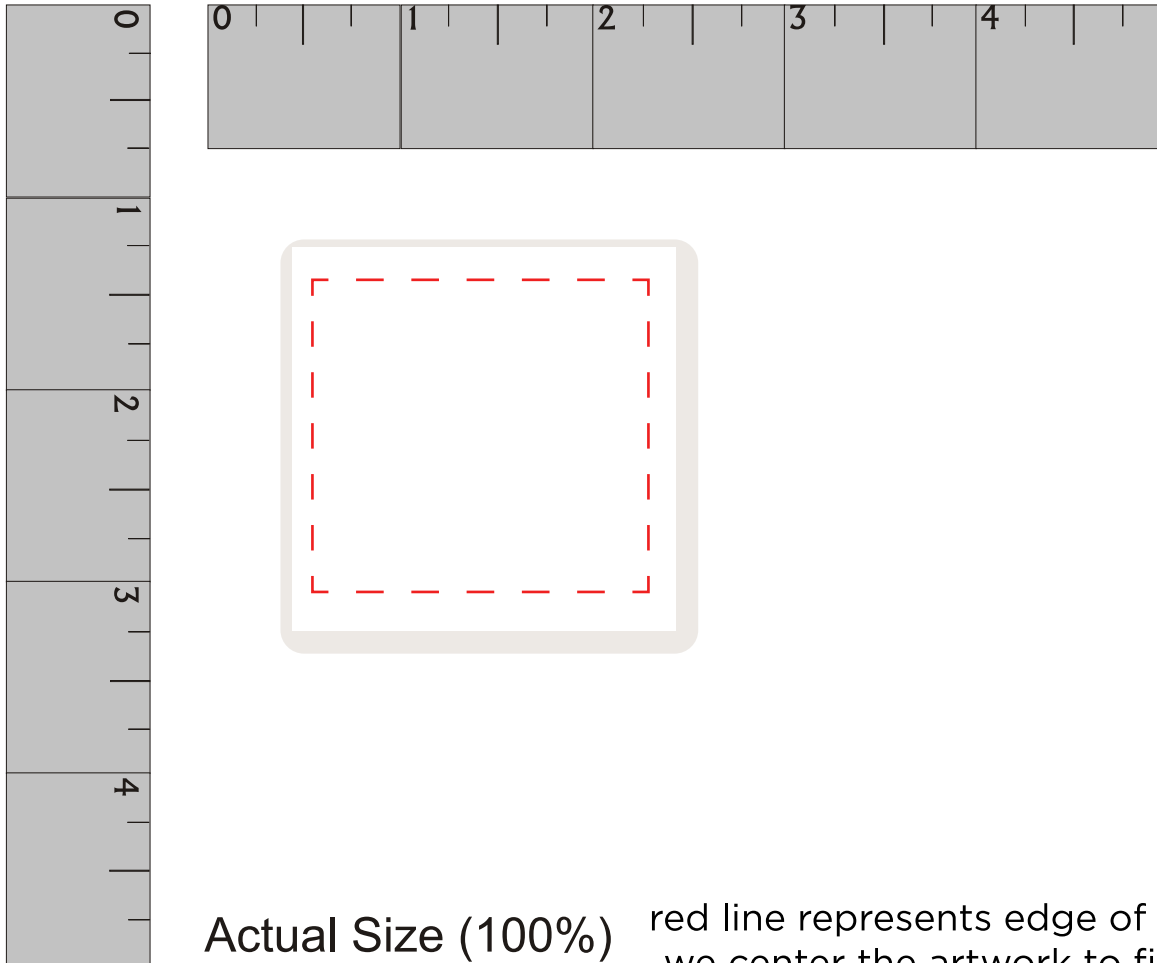

DP\_MRSFLT  
IMPRINTED MARSHMALLOW FLAT  
3 INCH ROUND  
*DIRECT PRINT IMPRINT AREA*

Actual Size (100%)

red line represents edge of the artwork.  
we center the artwork to fit within the  
square which is approximately 0.25" from  
the edges.

Bleed is available- please submit art with  
a 0.25" bleed if bleed is desired.

**SUBMIT ARTWORK:** We require camera ready artwork in ( all fonts outlined) PDF vector format OR high quality .JPG or .PNG . Our Edible Appliques™ are printed in FDA approved edible inks on fondant transfers. We print in full color digital process. There is no need to size your artwork down, submit larger files is fine. Our Art Dept will size it down to the proper imprint size.